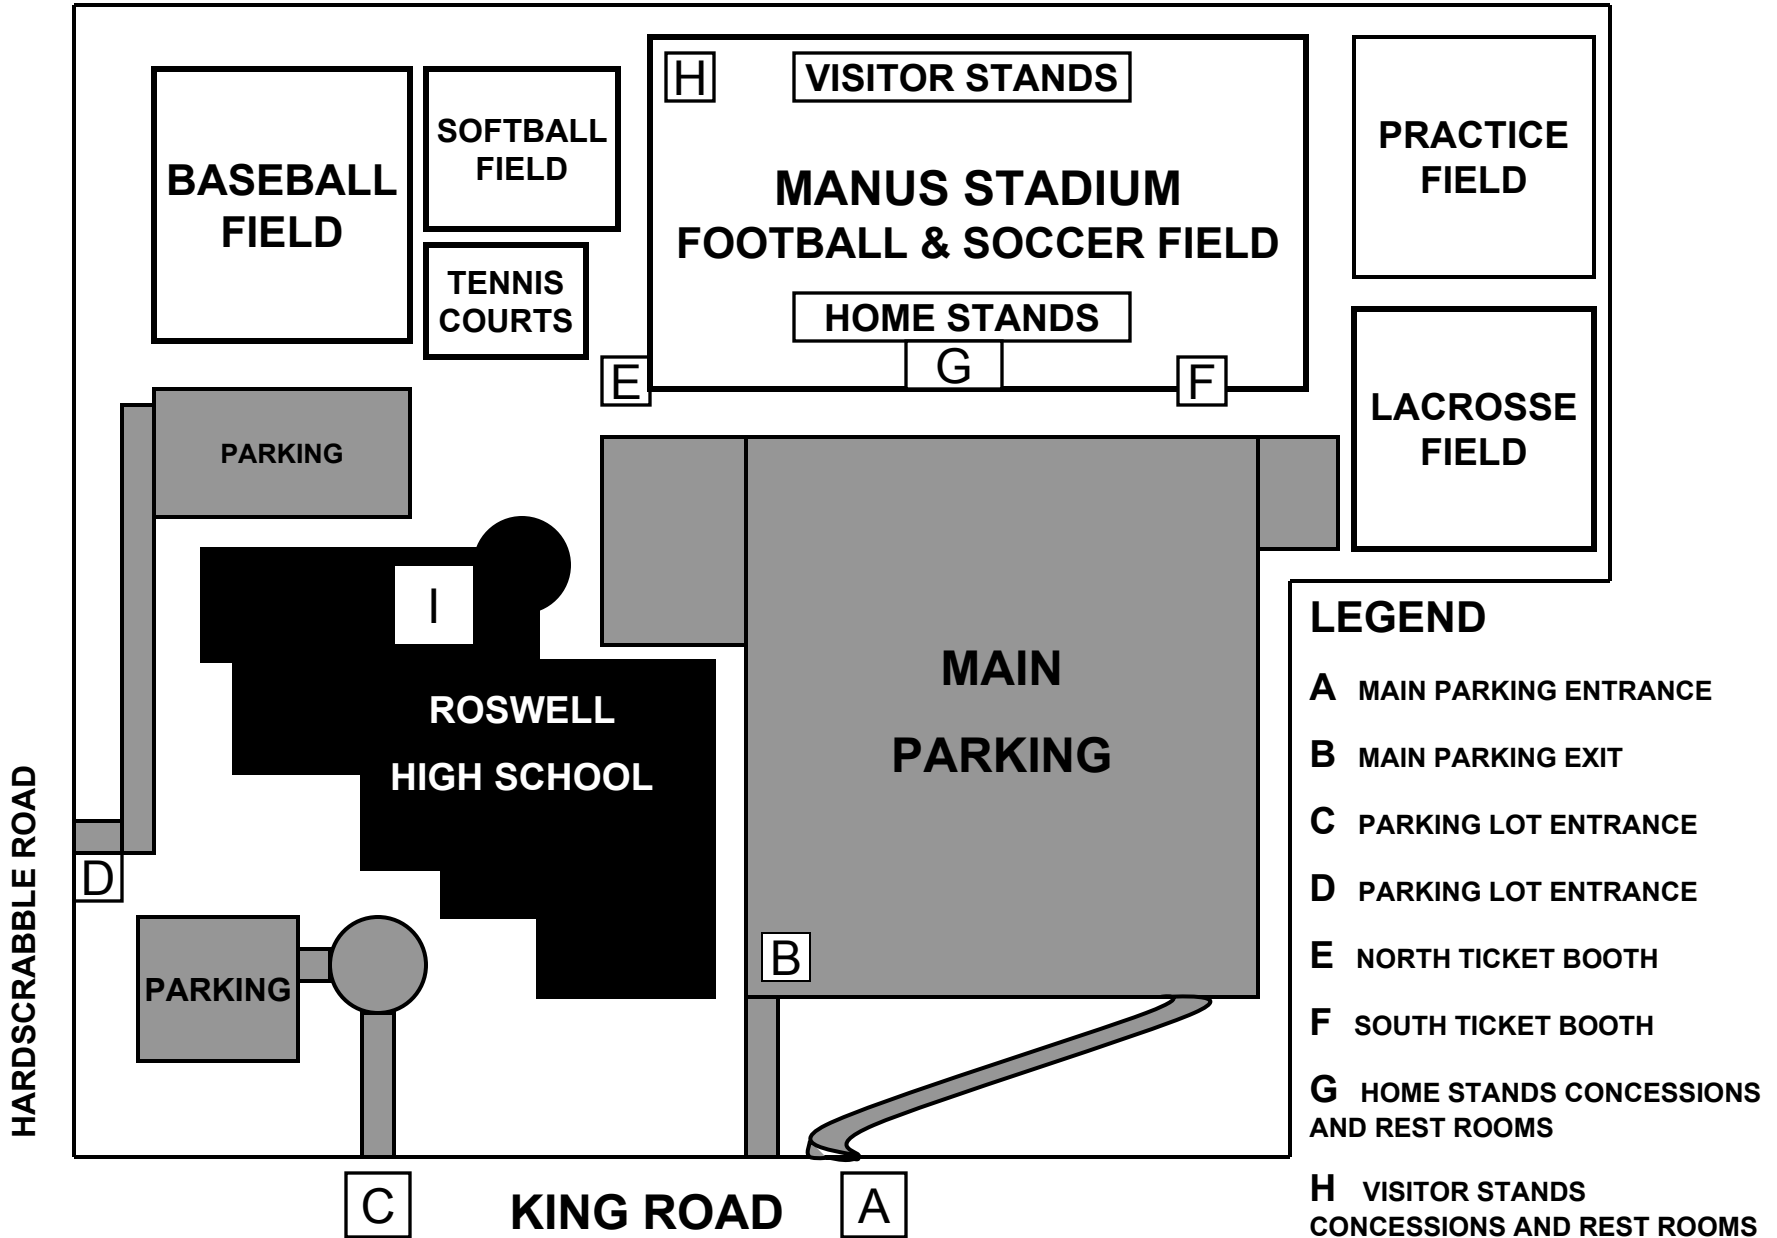

DIRECTIONS:

- ▶ GA 400, TAKE THE HOLCOMB BRIDGE EXIT #7 WEST (HIGHWAY 92)
- ▶ PROCEED WEST, HOLCOMB BRIDGE BECOMES CROSSVILLE ROAD.
- ▶ CONTINUE WEST TO THE 10th TRAFFIC LIGHT, KING RD.
- ▶ APPROXIMATELY 4.5 MILES WEST OF GA 400.
- ▶ TURN RIGHT ONTO KING ROAD.
- ▶ ROSWELL HIGH SCHOOL IS ON THE RIGHT
- ▶ PLEASE REFER TO THE CAMPUS MAP FOR PARKING LOCATIONS AND STADIUM ENTRANCES.

ROSWELL HIGH SCHOOL
11595 KING ROAD
ROSWELL, GEORGIA
(770) 552-4500

LEGEND

- A** MAIN PARKING ENTRANCE
- B** MAIN PARKING EXIT
- C** PARKING LOT ENTRANCE
- D** PARKING LOT ENTRANCE
- E** NORTH TICKET BOOTH
- F** SOUTH TICKET BOOTH
- G** HOME STANDS CONCESSIONS AND REST ROOMS
- H** VISITOR STANDS CONCESSIONS AND REST ROOMS
- I** TEAM LOCKER ROOMS (LOWER LEVEL)

ROSWELL HIGH SCHOOL CAMPUS MAP