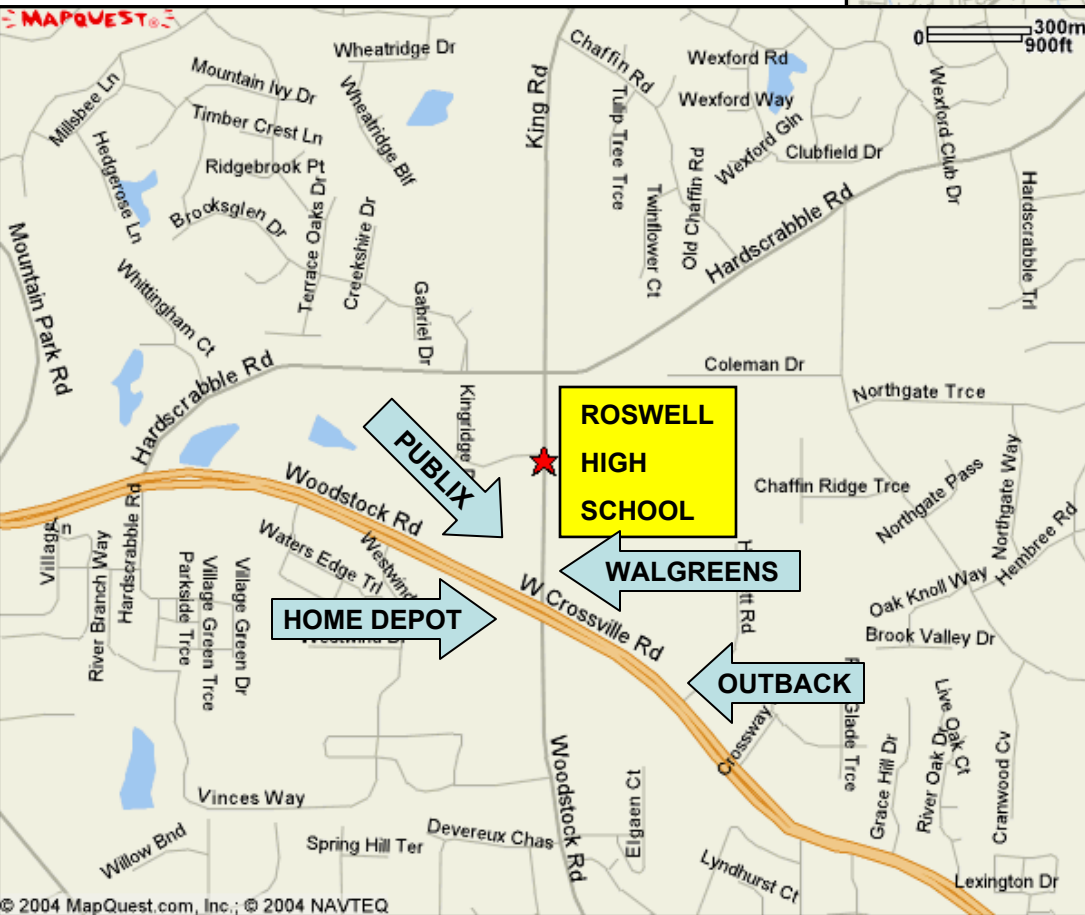

DIRECTIONS:

- ▶ GA 400, TAKE THE HOLCOMB BRIDGE EXIT #7 WEST (HIGHWAY 92)
- ▶ PROCEED WEST, HOLCOMB BRIDGE BECOMES CROSSVILLE ROAD.
- ▶ CONTINUE WEST TO THE 10th TRAFFIC LIGHT, KING RD.
- ▶ APPROXIMATELY 4.5 MILES WEST OF GA 400.
- ▶ TURN RIGHT ONTO KING ROAD.
- ▶ ROSWELL HIGH SCHOOL IS ON THE RIGHT
- ▶ PLEASE REFER TO THE CAMPUS MAP FOR PARKING LOCATIONS AND STADIUM ENTRANCES.

ROSWELL HIGH SCHOOL
11595 KING ROAD
ROSWELL, GEORGIA
(770) 552-4500

LEGEND

- A** MAIN PARKING ENTRANCE
- B** MAIN PARKING EXIT
- C** PARKING LOT ENTRANCE
- D** PARKING LOT ENTRANCE
- E** NORTH TICKET BOOTH
- F** SOUTH TICKET BOOTH
- G** HOME STANDS CONCESSIONS AND REST ROOMS
- H** VISITOR STANDS CONCESSIONS AND REST ROOMS
- I** TEAM LOCKER ROOMS (LOWER LEVEL)

ROSWELL HIGH SCHOOL CAMPUS MAP