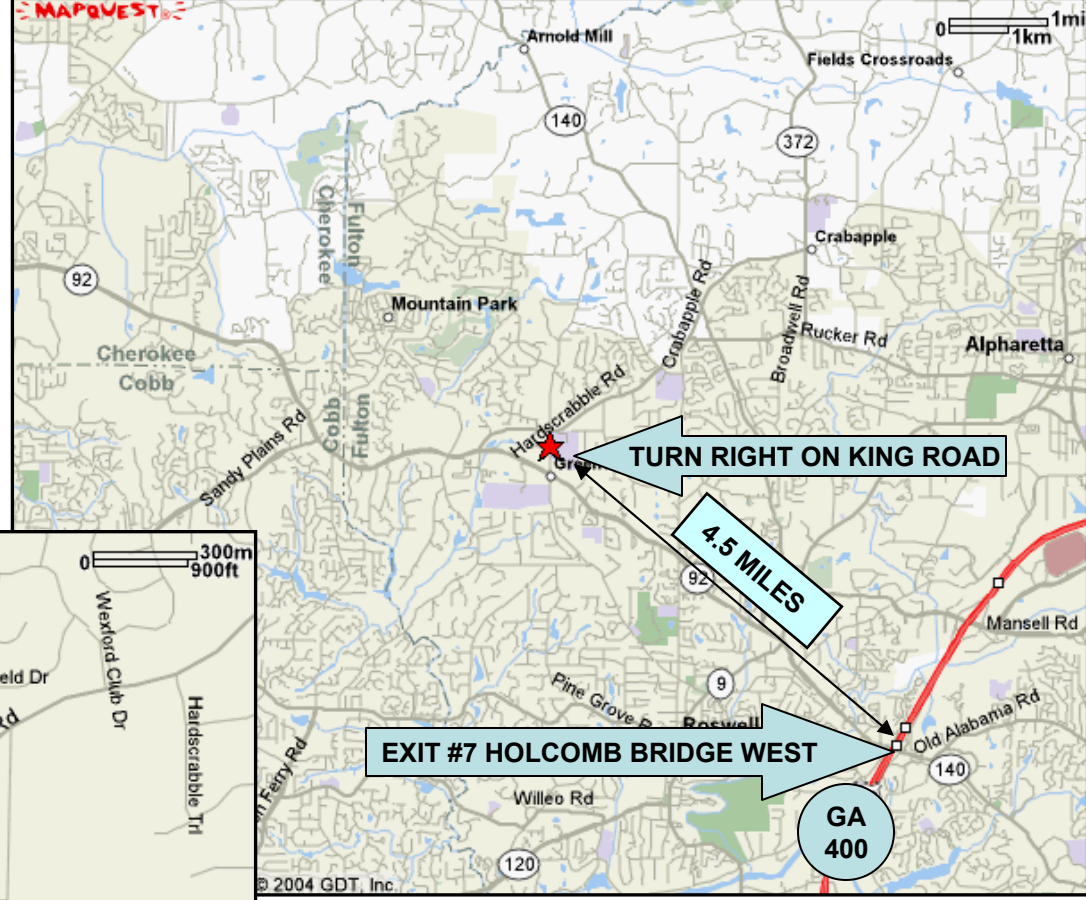

DIRECTIONS:

- ▶ GA 400, TAKE THE HOLCOMB BRIDGE EXIT #7 WEST (HIGHWAY 92)
- ▶ PROCEED WEST, HOLCOMB BRIDGE BECOMES CROSSVILLE ROAD.
- ▶ CONTINUE WEST TO THE 10th TRAFFIC LIGHT, KING RD.
- ▶ APPROXIMATELY 4.5 MILES WEST OF GA 400.
- ▶ TURN RIGHT ONTO KING ROAD.
- ▶ ROSWELL HIGH SCHOOL IS ON THE RIGHT
- ▶ PLEASE REFER TO THE CAMPUS MAP FOR PARKING LOCATIONS AND STADIUM ENTRANCES.

ROSWELL HIGH SCHOOL
11595 KING ROAD
ROSWELL, GEORGIA
(770) 552-4500

LEGEND

- A** MAIN PARKING ENTRANCE
- B** MAIN PARKING EXIT
- C** PARKING LOT ENTRANCE
- D** PARKING LOT ENTRANCE
- E** NORTH TICKET BOOTH
- F** SOUTH TICKET BOOTH
- G** HOME STANDS CONCESSIONS AND REST ROOMS
- H** VISITOR STANDS CONCESSIONS AND REST ROOMS
- I** TEAM LOCKER ROOMS (LOWER LEVEL)

ROSWELL HIGH SCHOOL CAMPUS MAP